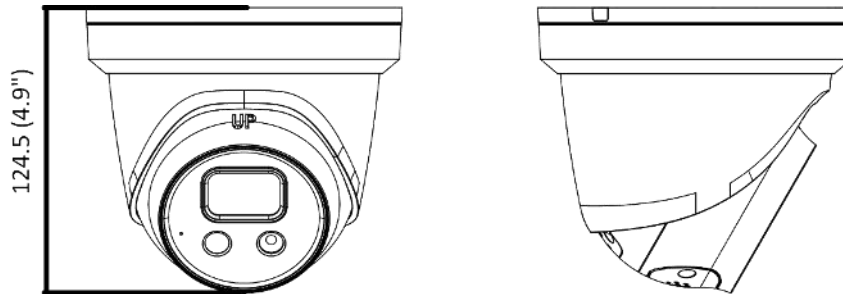

▪ **Available Model**

DS-2CD2346G2-ISU/SL (2.8/4/6 mm)

▪ **Dimension**

Unit: mm (inch)

▪ **Accessory**

▪ **Optional**

DS-1275ZJ-SUS Vertical Pole Mount	DS-1273ZJ-140B Wall Mount	DS-1273ZJ-140 Wall Mount	DS-1273ZJ-140(BLACK) Wall Mount	DS-1271ZJ-140 Pendant Mount
DS-1276ZJ-SUS Corner Mount	DS-1280ZJ-PT6 Junction Box